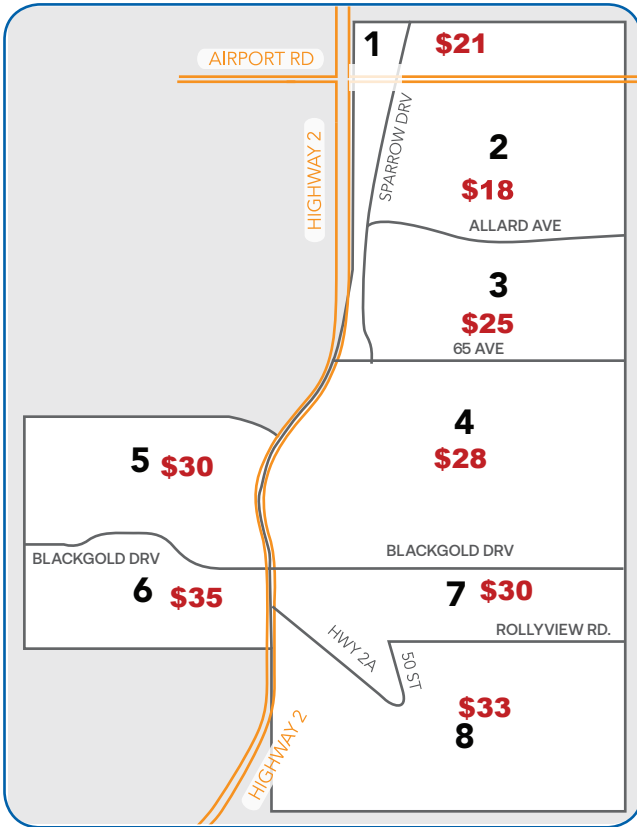

Welcome to Metro Airport Taxi Services

Metro Airport Taxi Zone Map Rates

EDMONTON

Metro Airport Taxi Zone Map Rates

Leduc

Nisku

Rural locations outside of zones will utilize the taxi meter to determine cost

Waiting Time

- a. 0 – 5 minutes – no charge
- b. 5 minutes – 15 minutes - \$8.00
- c. 15 – 30 minutes - \$18.00

Customer requesting a Specific route will utilize meter rate to determine cost

Shared rides will utilize meter rate to determine cost. Customers to agree in advance on how cost is shared.

All Prices include GST

Prices are subject to change without notice

Gratuity not included

Beaumont	\$45
Calmar	\$55
Camrose	\$152
CFB Namao	\$110
Devon	\$45
Fort Saskatchewan	\$135
Millet	\$65
Ponoka	\$165
Red Deer	\$240
Spruce Grove	\$110
Stony Plain	\$118
Wetaskiwin	\$85