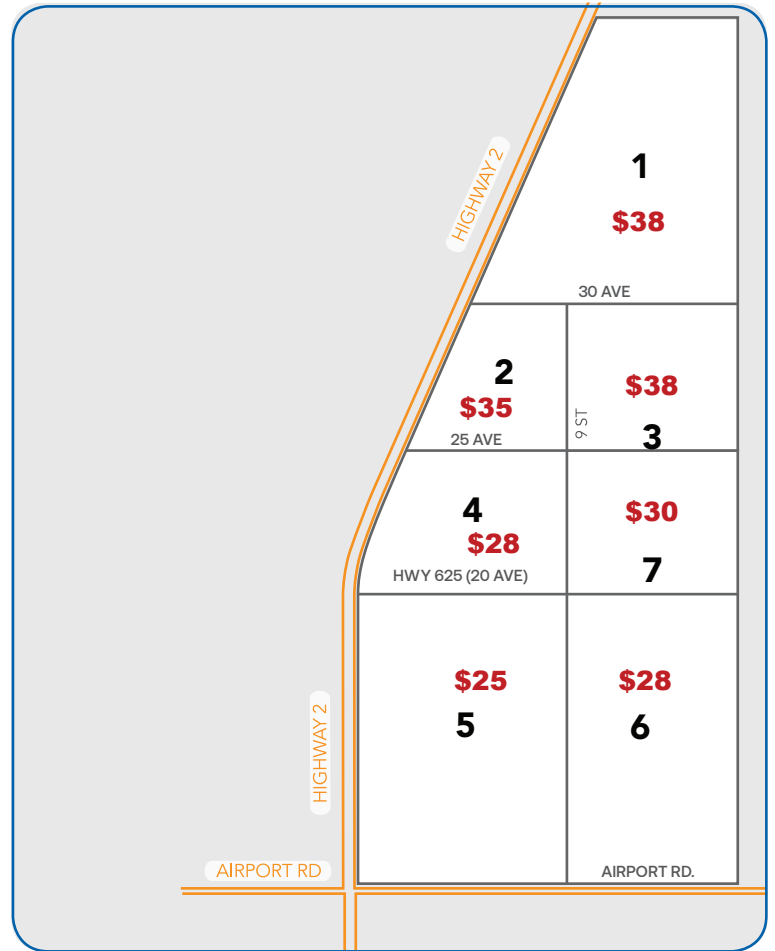

Welcome to Metro Airport Taxi Services

Metro Airport Taxi Zone Map Rates

EDMONTON

Metro Airport Taxi Zone Map Rates

Leduc

Nisku

Rural locations outside of zones will utilize the taxi meter to determine cost

Waiting Time

- a. 0 – 5 minutes – no charge
- b. 5 minutes – 15 minutes - \$8.00
- c. 15 – 30 minutes - \$18.00

Customer requesting a Specific route will utilize meter rate to determine cost

Shared rides will utilize meter rate to determine cost. Customers to agree in advance on how cost is shared.

All Prices include GST

Prices are subject to change without notice

Gratuity not included

Beaumont	\$45
Calmar	\$55
Camrose	\$152
CFB Namao	\$110
Devon	\$45
Fort Saskatchewan	\$135
Millet	\$65
Ponoka	\$165
Red Deer	\$240
Spruce Grove	\$110
Stony Plain	\$118
Wetaskiwin	\$85