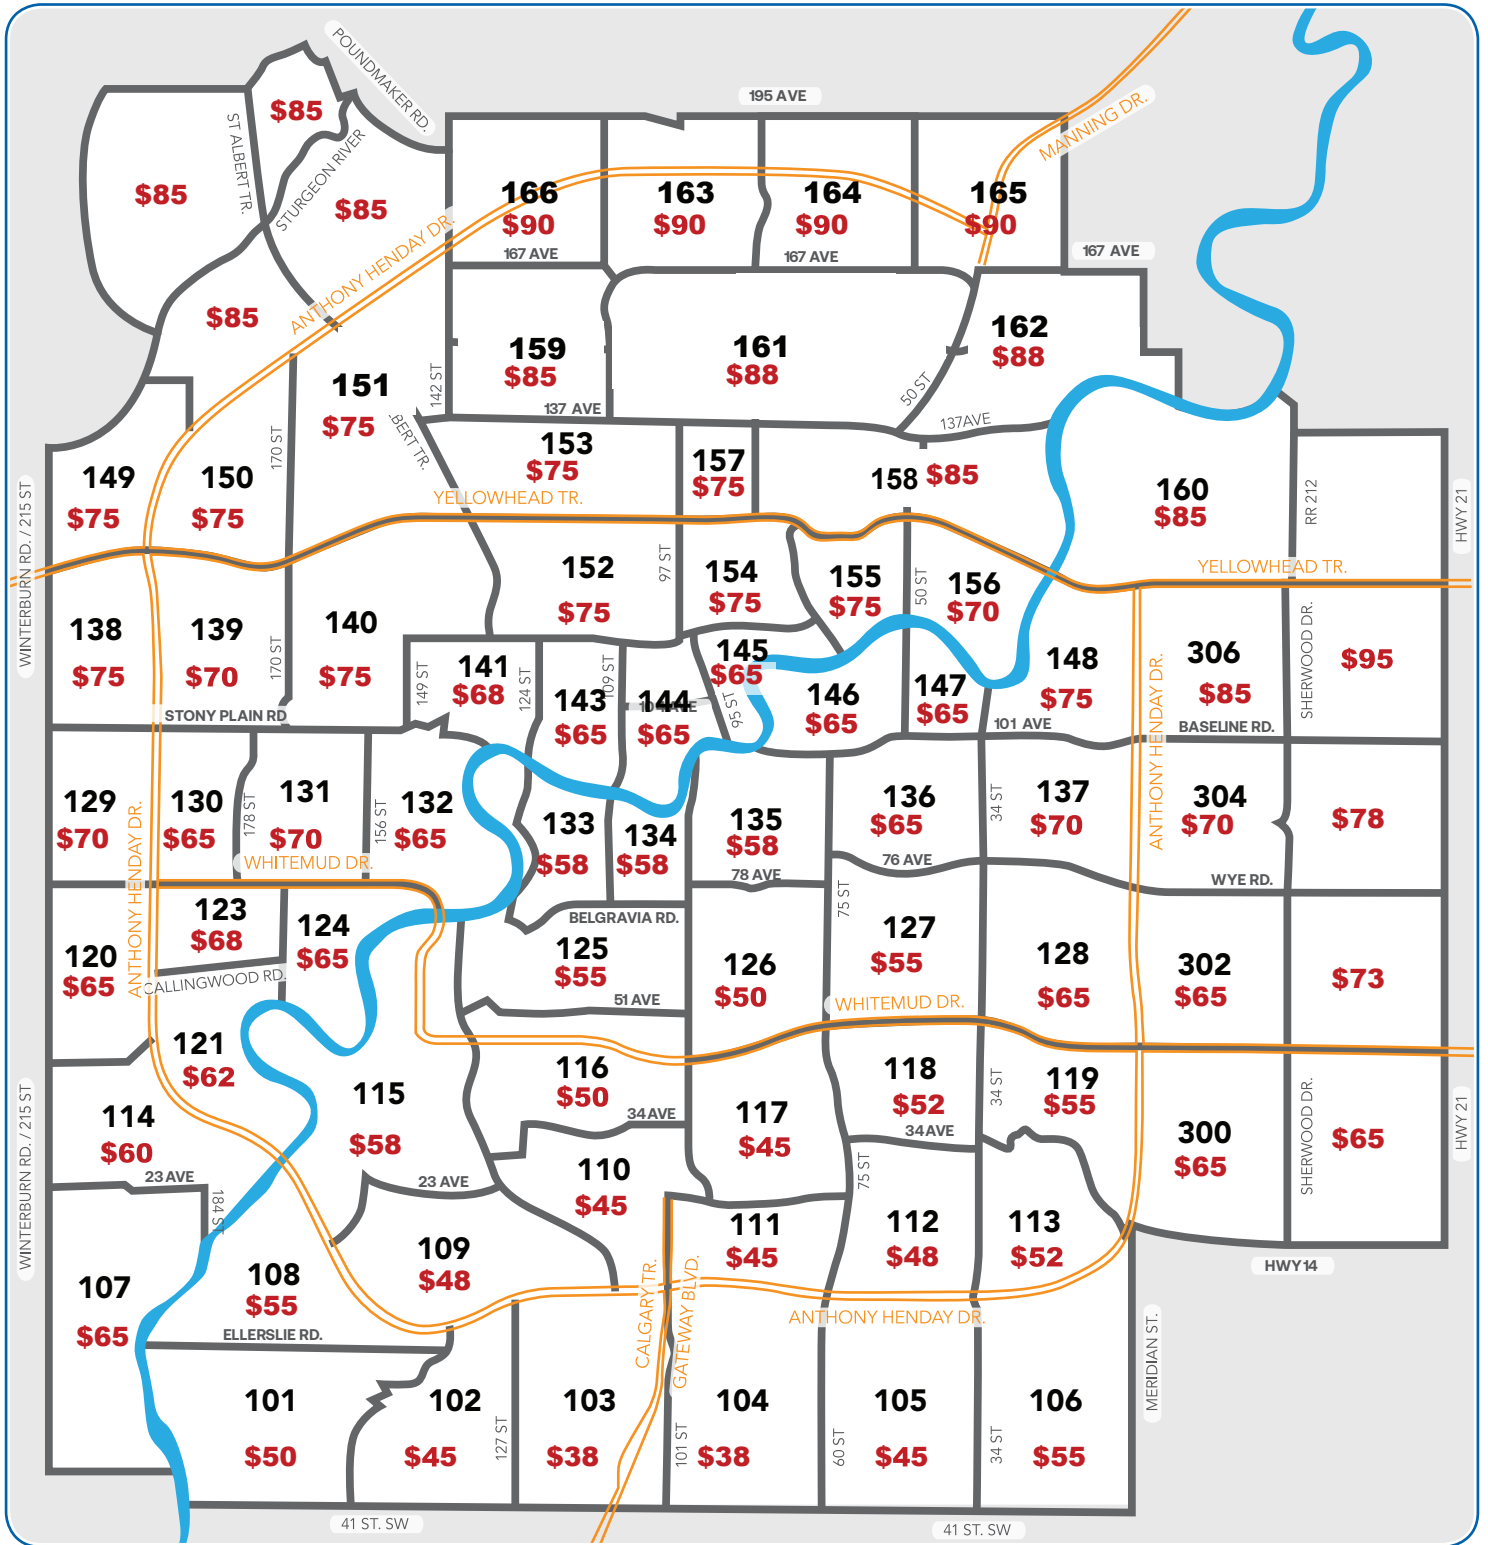

Welcome to Metro Airport Taxi Services

Metro Airport Taxi Zone Map Rates

EDMONTON

Metro Airport Taxi Zone Map Rates

Leduc

Nisku

Rural locations outside of zones will utilize the taxi meter to determine cost

Waiting Time

- a. 0 – 5 minutes – no charge
- b. 5 minutes – 15 minutes - \$8.00
- c. 15 – 30 minutes - \$18.00

Customer requesting a Specific route will utilize meter rate to determine cost

Shared rides will utilize meter rate to determine cost. Customers to agree in advance on how cost is shared.

All Prices include GST

Prices are subject to change without notice

Gratuity not included

Beaumont	\$45
Calmar	\$55
Camrose	\$152
CFB Namao	\$110
Devon	\$45
Fort Saskatchewan	\$135
Millet	\$65
Ponoka	\$165
Red Deer	\$240
Spruce Grove	\$110
Stony Plain	\$118
Wetaskiwin	\$85